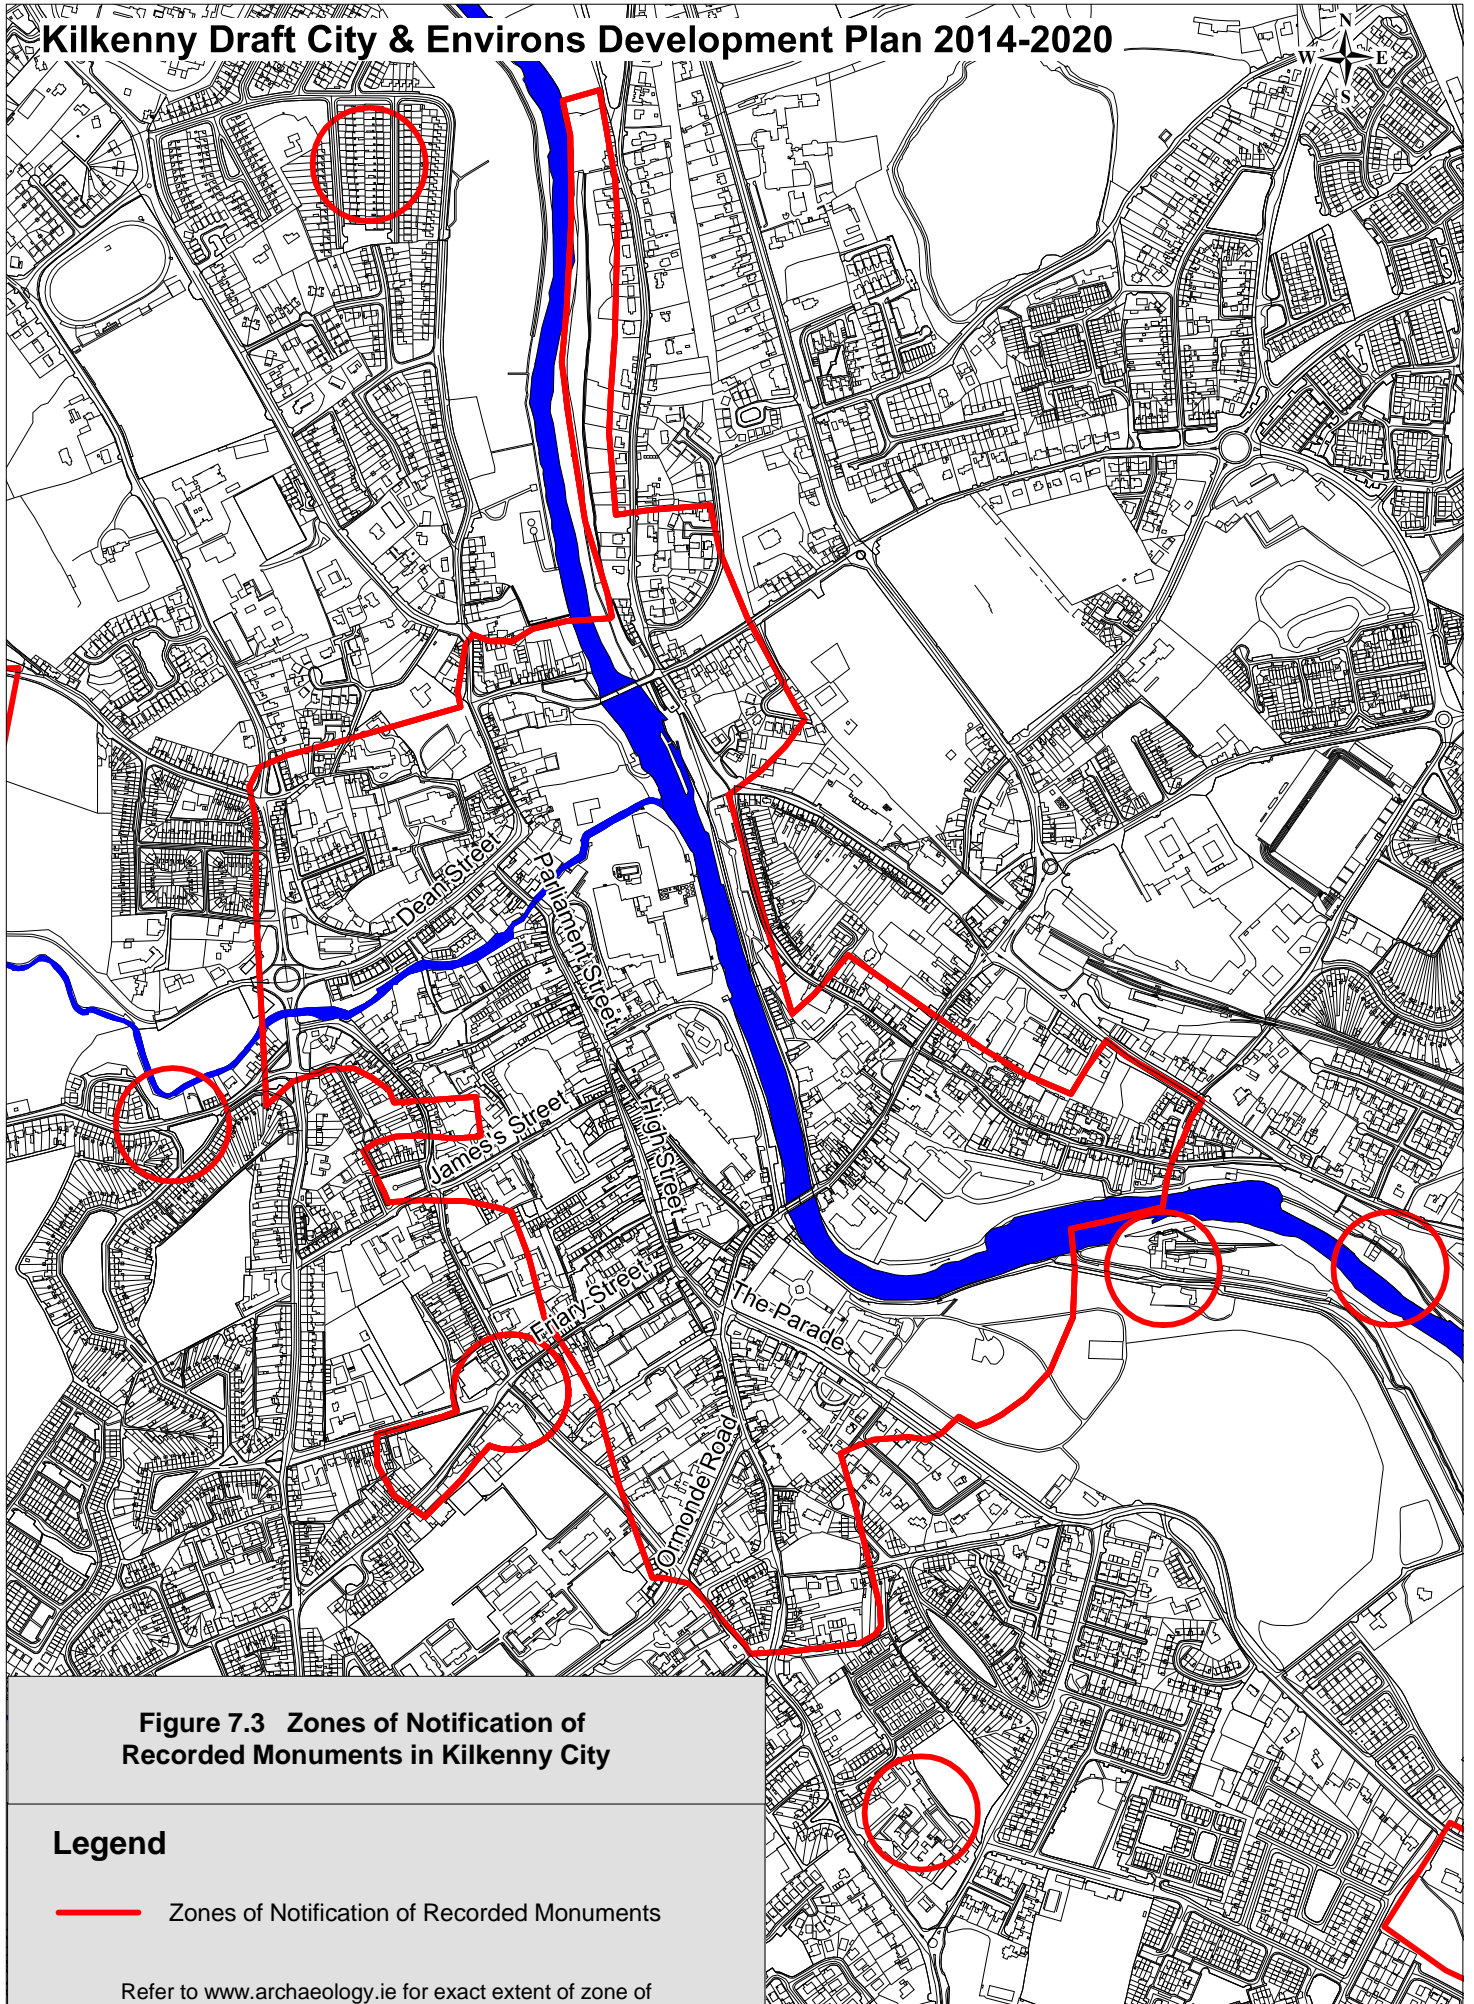

Kilkenny Draft City & Environs Development Plan 2014-2020

Figure 7.3 Zones of Notification of Recorded Monuments in Kilkenny City

Legend

 Zones of Notification of Recorded Monuments

Refer to www.archaeology.ie for exact extent of zone of notification and most up to date records

Date: April 2013

Scale: 1: 10,000 @A4

Based on Ordnance Survey of Ireland Map,
License No. Kilkenny/CCMA/08/12